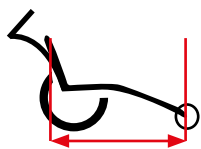

Anti-freezing cover

Comfortable and resistant it protects the user from cold and rain.

OPTIONS FOR YOUR LEISURE

Pair of trail wheels 24 inches

Equipped with designer spoke covers, these all-terrain wheels will allow you to access varied terrains in total safety.

Backrest bag

The backrest bag allows for the transport of your personal items during your leisure activities.

Transport bag

The transport bag protects your wheelchair during your car and plane travels.

Seat length - feet